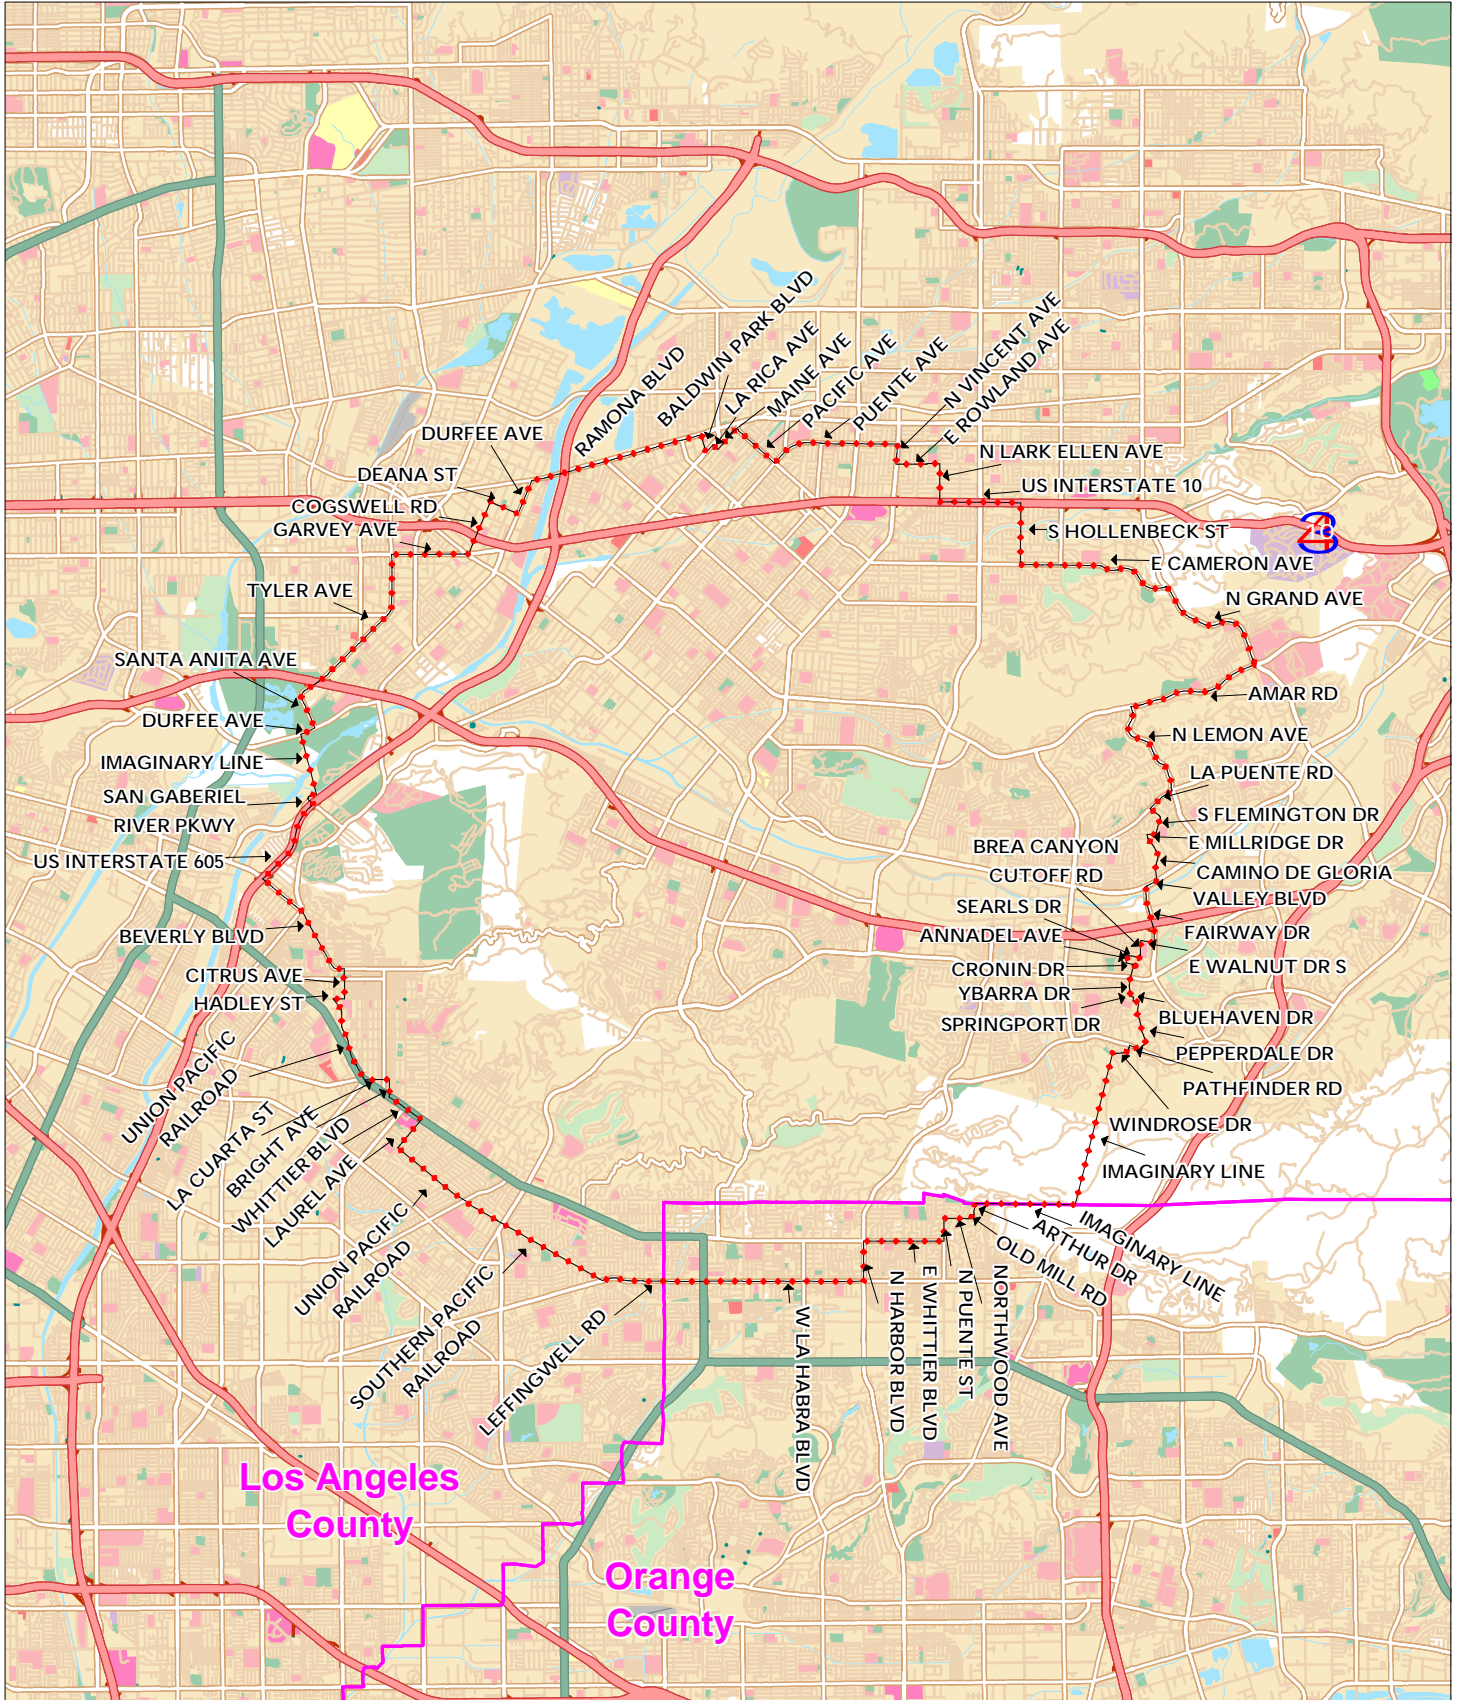

Huanglongbing (HLB)
Los Angeles/Orange County
2012

93 sq Miles
3 sq Miles Orange County
90 sq Miles Los Angeles County

--- QUARANTINE BOUNDARY
--- County Boundary