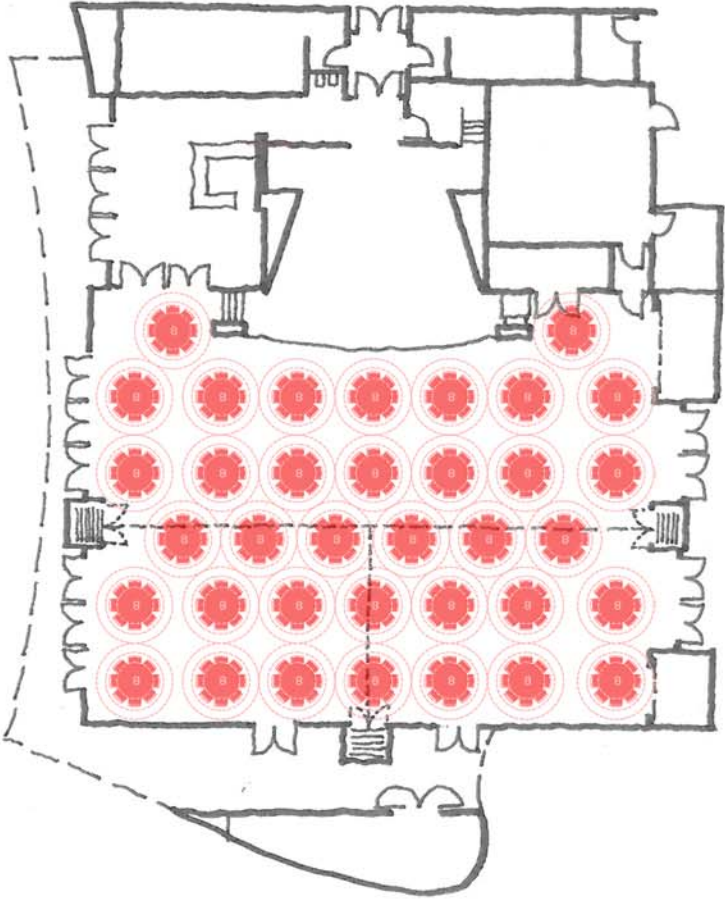

300 DINERS  
(10 PEOPLE TABLE)

288 DINERS  
(8 PEOPLE TABLE)

# Banquet Layout

581 SEATS

444 SEATS

# Performance Layout