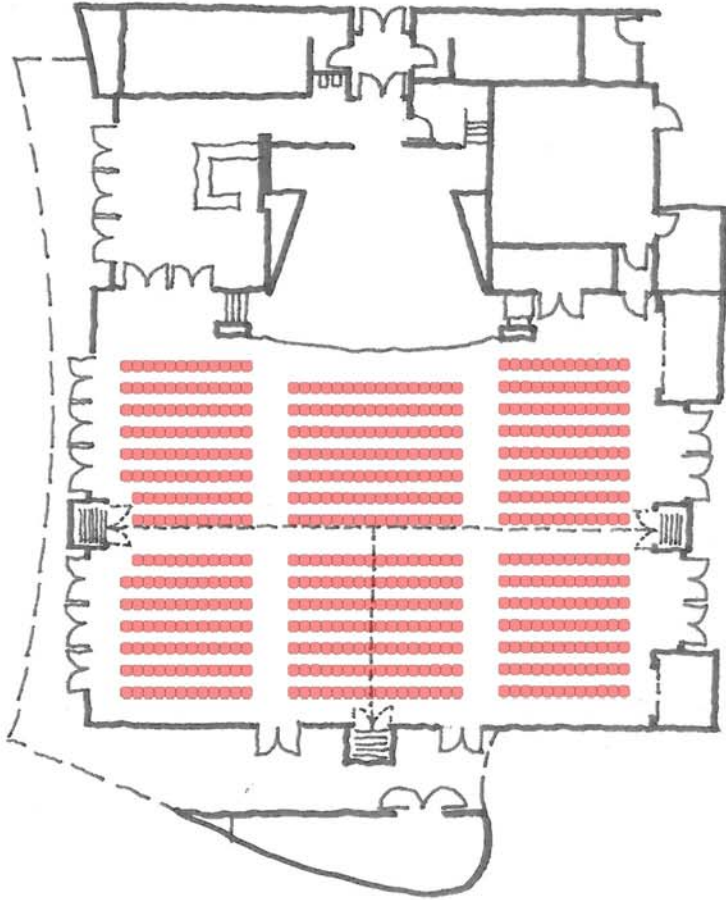

300 DINERS  
(10 PEOPLE TABLE)

288 DINERS  
(8 PEOPLE TABLE)

# Banquet Layout

581 SEATS

444 SEATS

# Performance Layout