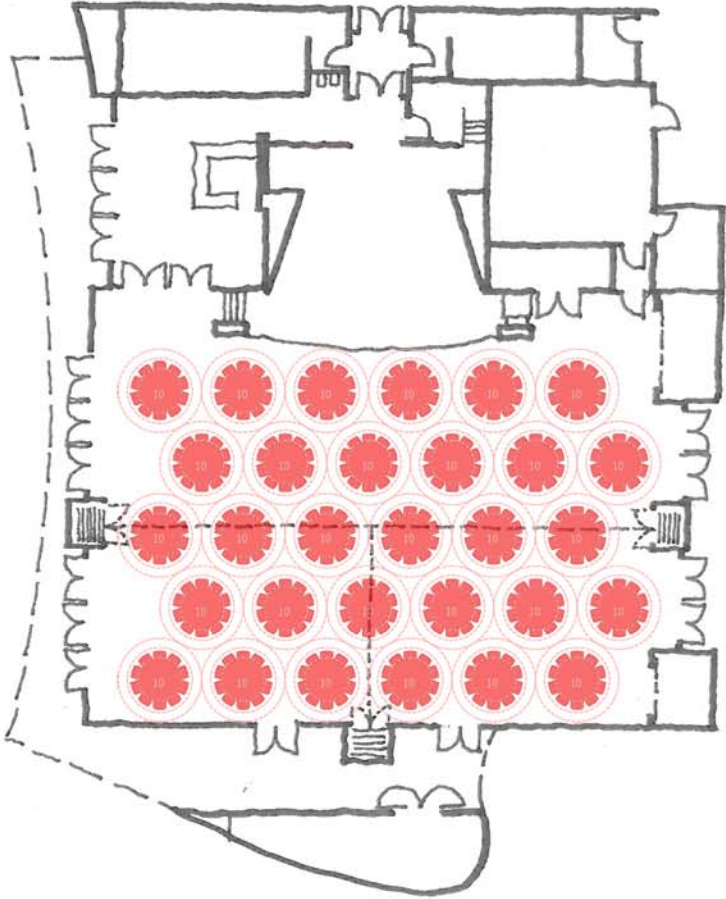

300 DINERS  
(10 PEOPLE TABLE)

288 DINERS  
(8 PEOPLE TABLE)

# Banquet Layout

581 SEATS

444 SEATS

# Performance Layout