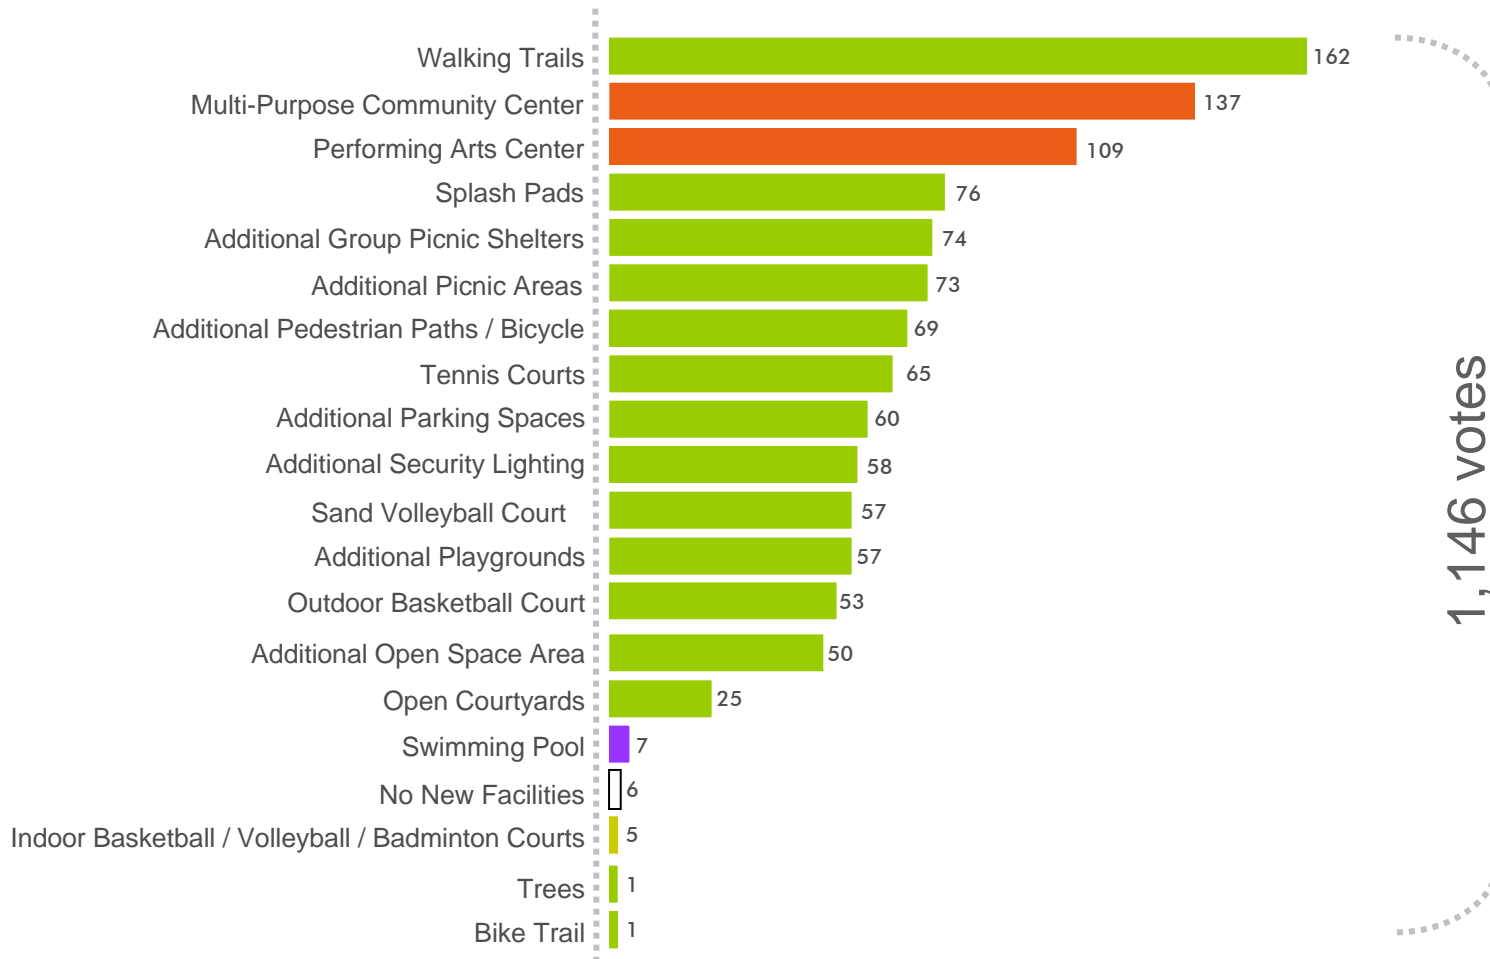

1,146 votes

surveys

FACILITIES / EQUIPMENT

Large Multi-Purpose
(Passive / Seating)

Large Multi-Purpose
(Active / Sports)

Dedicated / Special
Purpose Rooms

Lounge
(Active Recreation
/ Non-Quiet)

Lounge (Passive /
Quiet Room)

Outdoor Facilities