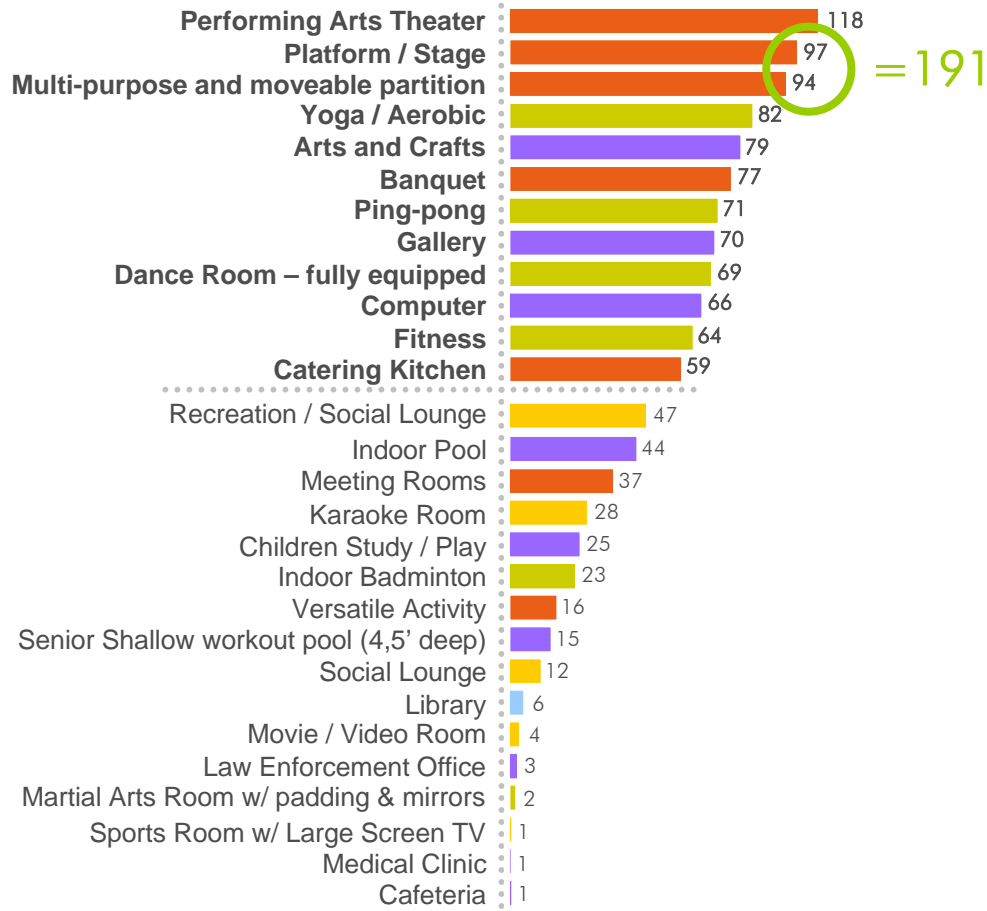

indoor

1,211 dots
(77,6%)

outdoor

349 dots
(22,4%)

Total: 1,560 dots

dots
OVERALL PROGRAM

Large Multi-Purpose
(Passive / Seating)

Large Multi-Purpose
(Active / Sports)

Dedicated / Special
Purpose Rooms

Lounge
(Active Recreation
/ Non-Quiet)

Lounge (Passive /
Quiet Room)

Outdoor Facilities

1,146 votes

surveys

FACILITIES / EQUIPMENT

Large Multi-Purpose
(Passive / Seating)

Large Multi-Purpose
(Active / Sports)

Dedicated / Special
Purpose Rooms

Lounge
(Active Recreation
/ Non-Quiet)

Lounge (Passive /
Quiet Room)

Outdoor Facilities

surveys

PROGRAM / ACTIVITIES

Large Multi-Purpose
(Passive / Seating)

comparison
DOTS vs PROGRAMS

Large Multi-Purpose
(Passive / Seating)

Large Multi-Purpose
(Active / Sports)

Dedicated / Special
Purpose Rooms

Lounge
(Active Recreation
/ Non-Quiet)

Lounge (Passive /
Quiet Room)