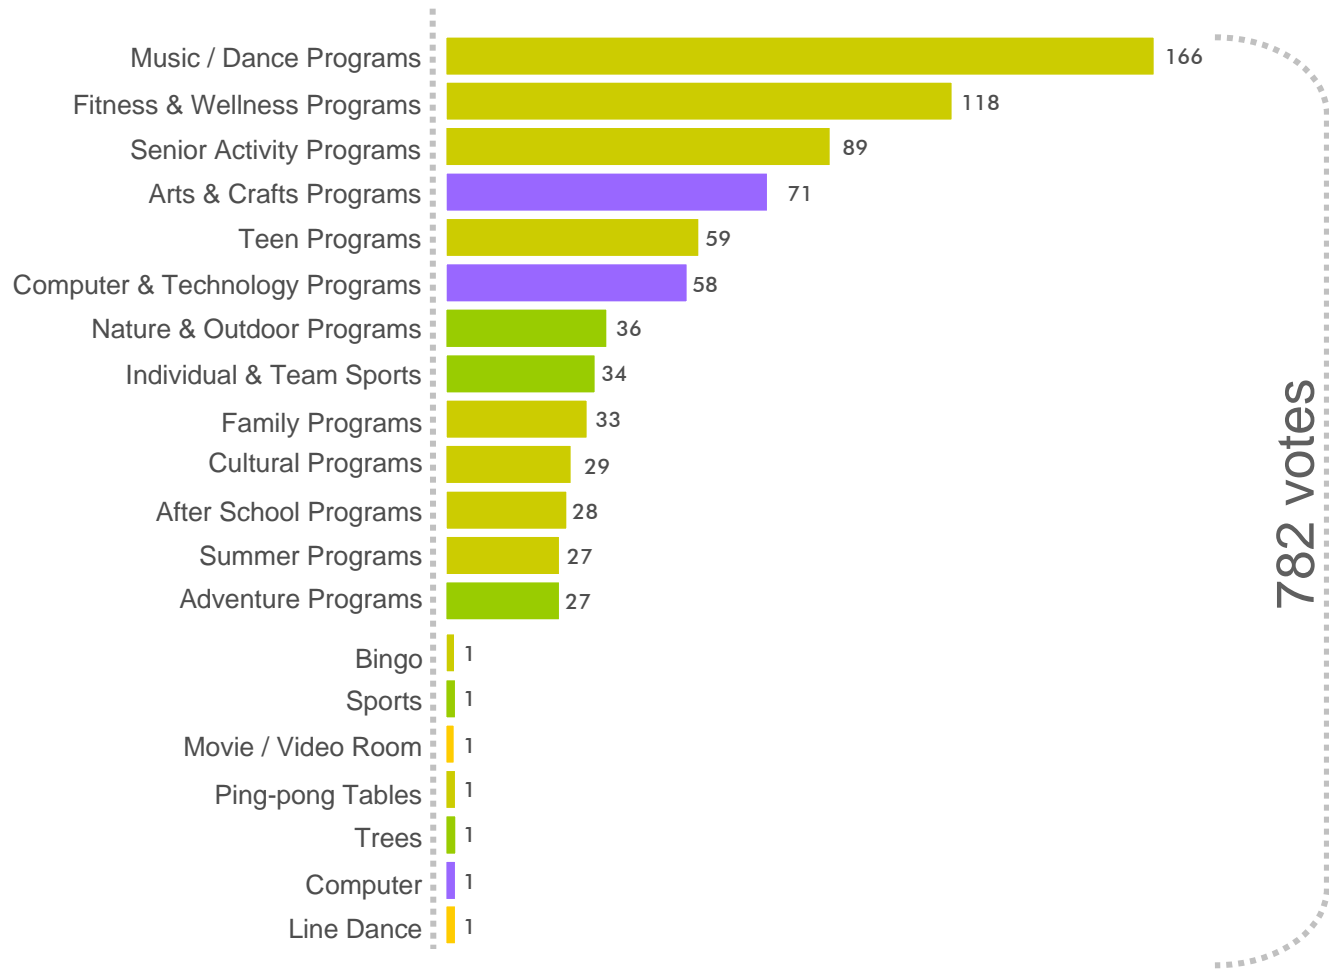

indoor

1,211 dots
(77,6%)

outdoor

349 dots
(22,4%)

Total: 1,560 dots

dots
OVERALL PROGRAM

Large Multi-Purpose
(Passive / Seating)

Large Multi-Purpose
(Active / Sports)

Large Multi-Purpose
(Active / Sports)

Dedicated / Special
Purpose Rooms

Lounge
(Active Recreation
/ Non-Quiet)

Lounge (Passive /
Quiet Room)

Outdoor Facilities

surveys

PROGRAM / ACTIVITIES

Large Multi-Purpose
(Passive / Seating)