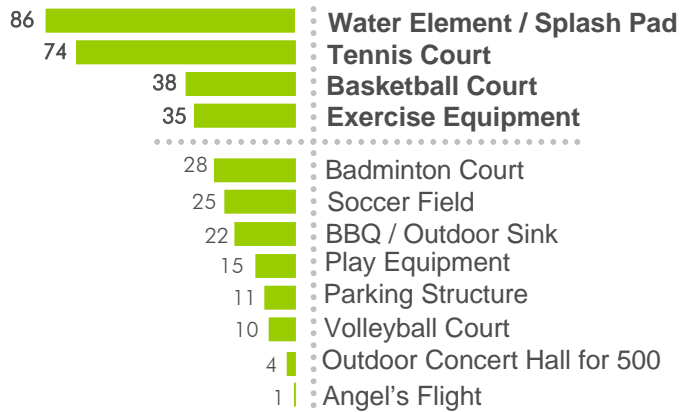

indoor

1,211 dots
(77,6%)

outdoor

349 dots
(22,4%)

Total: 1,560 dots

dots
OVERALL PROGRAM

Large Multi-Purpose
(Passive / Seating)

Large Multi-Purpose
(Active / Sports)

Dedicated / Special
Purpose Rooms

Lounge
(Active Recreation
/ Non-Quiet)

Lounge (Passive /
Quiet Room)

Outdoor Facilities

1,146 votes

surveys

FACILITIES / EQUIPMENT

Large Multi-Purpose
(Passive / Seating)

Large Multi-Purpose
(Active / Sports)

Dedicated / Special
Purpose Rooms

Lounge
(Active Recreation
/ Non-Quiet)

Lounge (Passive /
Quiet Room)

Outdoor Facilities

surveys

PROGRAM / ACTIVITIES

Large Multi-Purpose
(Passive / Seating)